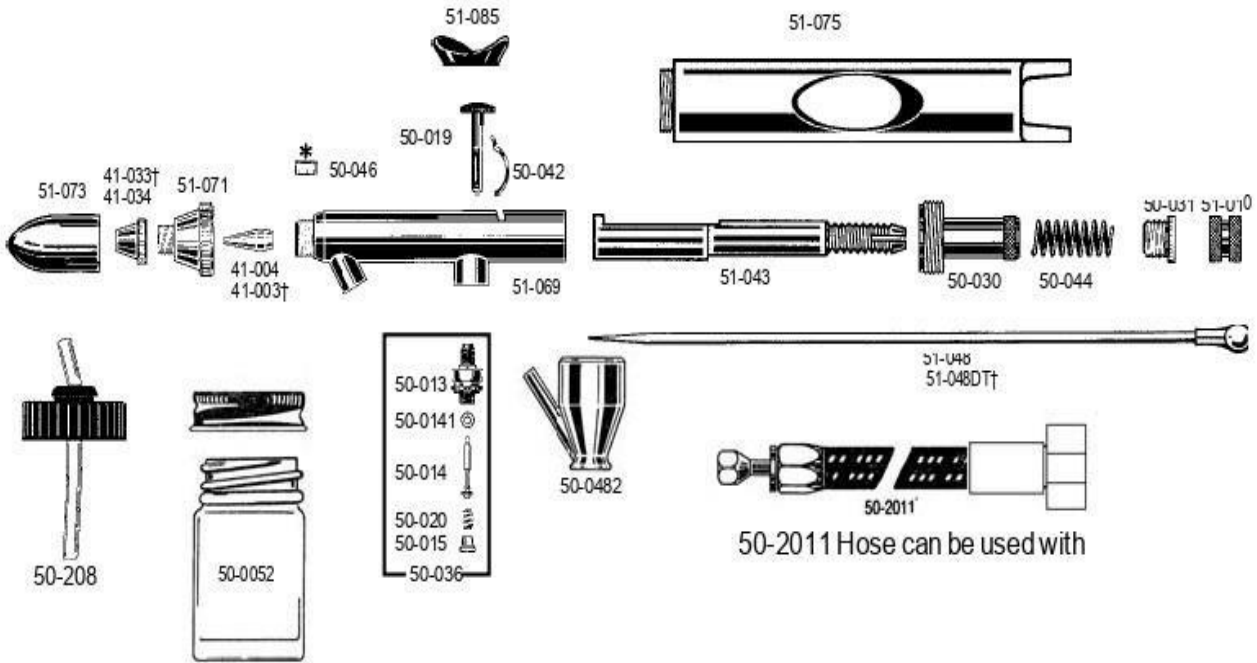

MODEL 155™ Anthem™ AIRBRUSH

PART NO.	DESCRIPTION	PART NO.	DESCRIPTION
50-2011	Ten Foot Air hose	50-019	Trigger
50-010	Needle Chuck	50-042	Back Lever
50-013	Valve Casing	50-044	Needle Tube Spring
50-014	Plunger & O Ring	50-073	Protective Cap
50-0141	O Ring	41-033	Fine Spray Regulator
50-015	Valve Screw	41-034	Medium Spray Regulator
50-020	Plunger Spring	51-071	Head Cap
50-0052	3/4oz Jar with cover	41-003	Fine Tip
50-0053	2oz Jar with cover	41-004	Medium Tip
50-208	33mm Jar adaptor	51-085	Levercap
50-030	Tube Shank	50-0482	1/4oz Colour Cup
50-031	Spring Screw		
51-010	Needle Chuck		
51-075 Unavailable	Counter Balance Handle		
51-048	M Needle		
51-043	Needle Tube		
51-069	Shell		

	50-046	PTFE Needle Bearing			
--	------------------------	---------------------	--	--	--