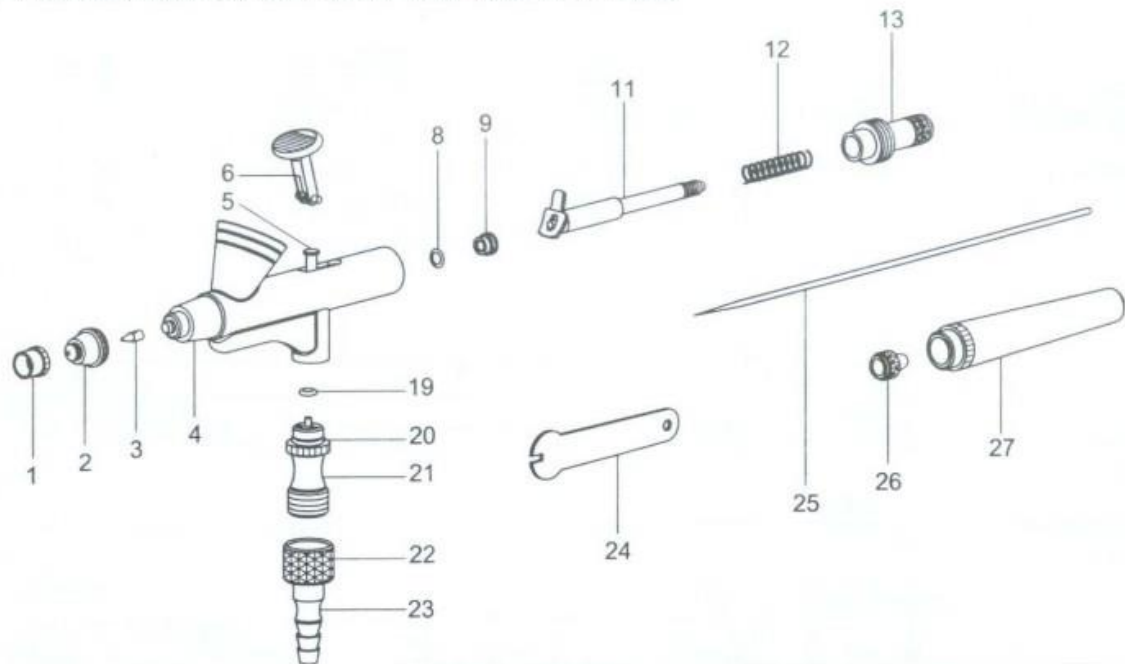

# AIRBRUSH PARTS

• DH-1 / DH-2 / DH-3 / DH-101 / DH-102 / DH-103

No:	Part #	Description
1	<a href="#">PART1</a>	Needle Cap
2a	<a href="#">2-.2mmNozzleCap</a>	.2mm Nozzle Cap
2b	<a href="#">2-.3mmNozzleCap</a>	.3mm Nozzle Cap
2c	<a href="#">2-.35mmNozzleCap</a>	.35mm Nozzle Cap
2d	<a href="#">2-.5mmNozzleCap</a>	.5mm Nozzle Cap
3a	<a href="#">3-.2mmNozzle</a>	.2mm Nozzle
3b	<a href="#">3-.3mmNozzle</a>	.3mm Nozzle
3c	<a href="#">3-.35mmNozzle</a>	.35mm Nozzle
3d	<a href="#">3-.5mmNozzle</a>	.5mm Nozzle
4	PART4	Body
5	<a href="#">PART5</a>	Piston
6	<a href="#">PART06</a>	Push Button Trigger
8a	<a href="#">PART8-.2mm</a>	.2mm O Ring for Needle Guide
8b	<a href="#">PART8-.3mm</a>	.3mm O Ring for Needle Guide
8c	<a href="#">PART8-.35mm</a>	.35mm O Ring for Needle Guide
8d	<a href="#">PART8-.5mm</a>	.5mm O Ring for Needle Guide

No:	Part #	Description
9	<a href="#">PART09</a>	Needle Guide Screw
11	<a href="#">PART11</a>	Needle Chucking Guide
12	<a href="#">PART12</a>	Needle Spring
13	PART13	Spring Case
19	<a href="#">PART19</a>	Piston O Ring
20	PART20	Air Valve O Ring
21	<a href="#">PART21</a>	Air Valve
22	PART22	Hose Connector Nut
24	<a href="#">PART24</a>	Wrench
25a	<a href="#">25.2mmNEEDLE</a>	.2mm Needle
25b	<a href="#">25.3mmNEEDLE</a>	.3mm Needle
25c	<a href="#">25.35mmNEEDLE</a>	.35mm Needle
25d	<a href="#">25.5mmNEEDLE</a>	.5mm Needle
26	<a href="#">PART26</a>	Needle Chucking Nut
27	PART27	Handle