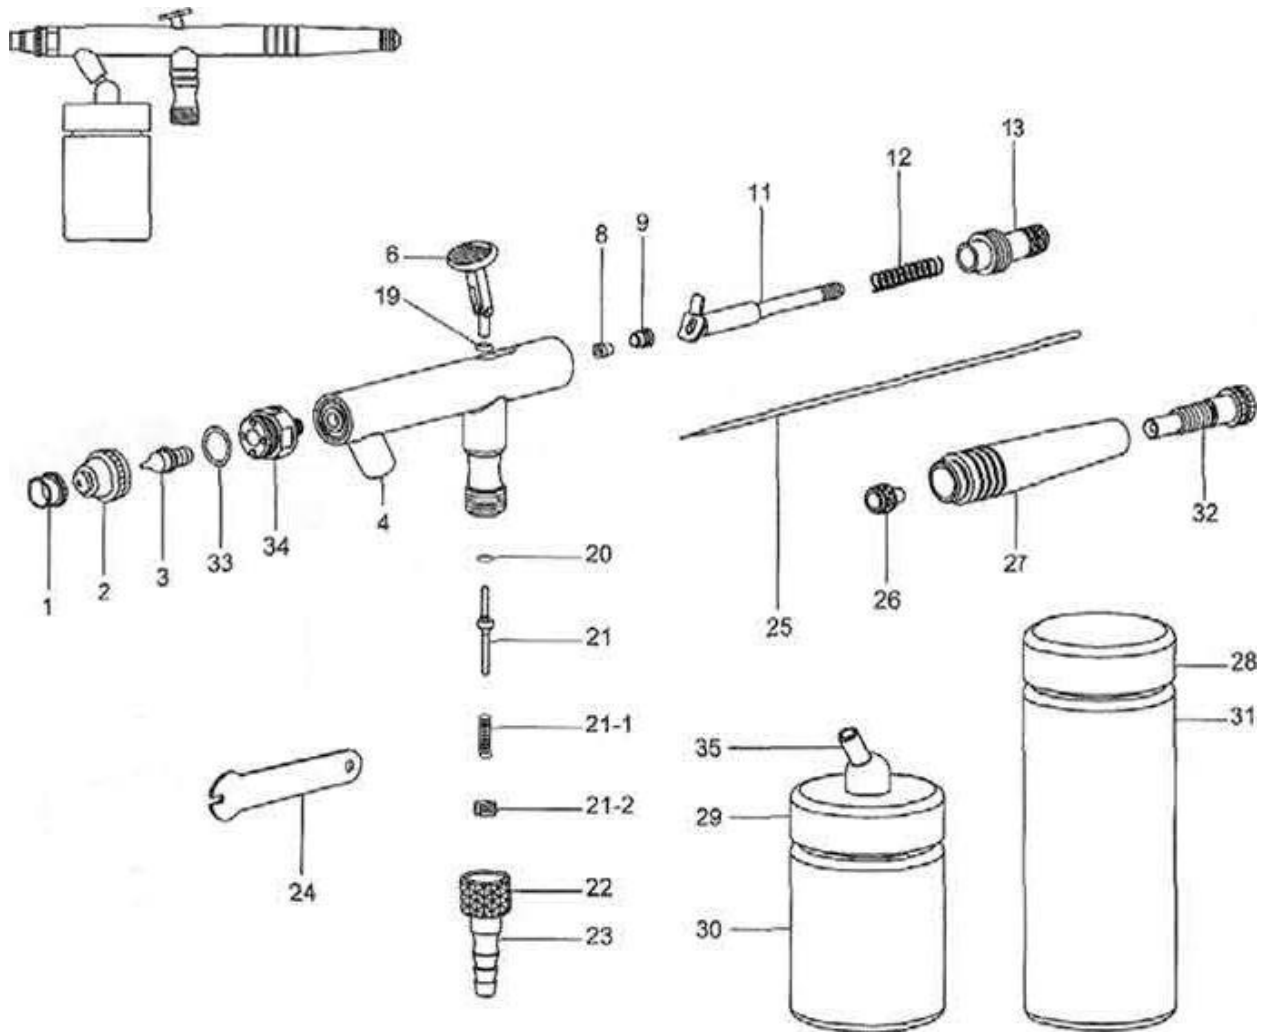

SPARMAX SP-575 Airbrush Parts List

INDEX	DESCRIPTION	INDEX	DESCRIPTION	INDEX	DESCRIPTION
1	Needle Cap	19	Piston O-ring	27	Handle
2	Nozzle Cap	20	Air Valve O-ring	28	Bottle Cap
3	Nozzle	21	Air Valve Set	29	Connector Bottle Cap
4	Body	21-1	Air Valve Set	30	22cc Glass Bottle
6	Push Button	21-2	Air Valve Set	31	80cc Plastic 80ftle
8	Needle Packing O-ring	22	Hose Connector Nut	32	Adjusting Screw
9	Needle Packing Screw	23	Hose Connector	33	Nozzle Plate O-ring
11	Needle Chucking Guide	24	Wrench	34	Nozzle Plate
12	Spring	25	Needle	35	Metal Assembly Tube
13	Spring Case	26	Needle Chucking Nut		