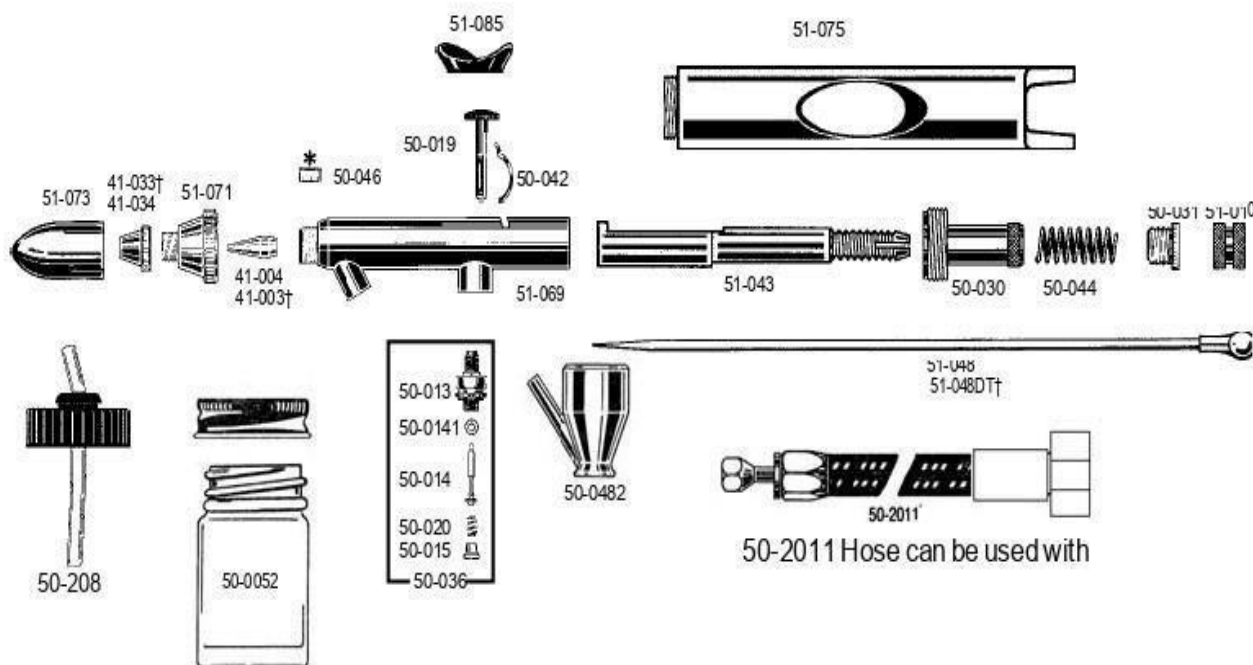

**MODEL 155™ Anthem™ AIRBRUSH**

PART NO.	DESCRIPTION	PART NO.	DESCRIPTION
50-0211	Ten Foot Air hose	<a href="#">50-019</a>	Trigger
<a href="#">50-010</a>	Needle Chuck	<a href="#">50-042</a>	Back Lever
<a href="#">50-013</a>	Valve Casing	<a href="#">50-044</a>	Needle Tube Spring
<a href="#">50-014</a>	Plunger & O Ring	50-073	Protective Cap
<a href="#">50-0141</a>	O Ring	<a href="#">41-033</a>	Fine Spray Regulator
<a href="#">50-015</a>	Valve Screw	<a href="#">41-034</a>	Medium Spray Regulator
<a href="#">50-020</a>	Plunger Spring	<a href="#">51-071</a>	Head Cap
<a href="#">50-0052</a>	3/4oz Jar with cover	<a href="#">41-003</a>	Fine Tip
<a href="#">50-0053</a>	2oz Jar with cover	<a href="#">41-004</a>	Medium Tip
<a href="#">50-208</a>	33mm Jar adaptor	51-085	Levercap
<a href="#">50-030</a>	Tube Shank	<a href="#">50-0482</a>	1/4oz Colour Cup
<a href="#">50-031</a>	Spring Screw		
<a href="#">51-010</a>	Needle Chuck		
51-075 Unavailable	Counter Balance Handle		

	<a href="#">50-046</a>	PTFE Needle Bearing			
	<a href="#">51-048</a>	M Needle			
	<a href="#">51-043</a>	Needle Tube			
	51-069	Shell			