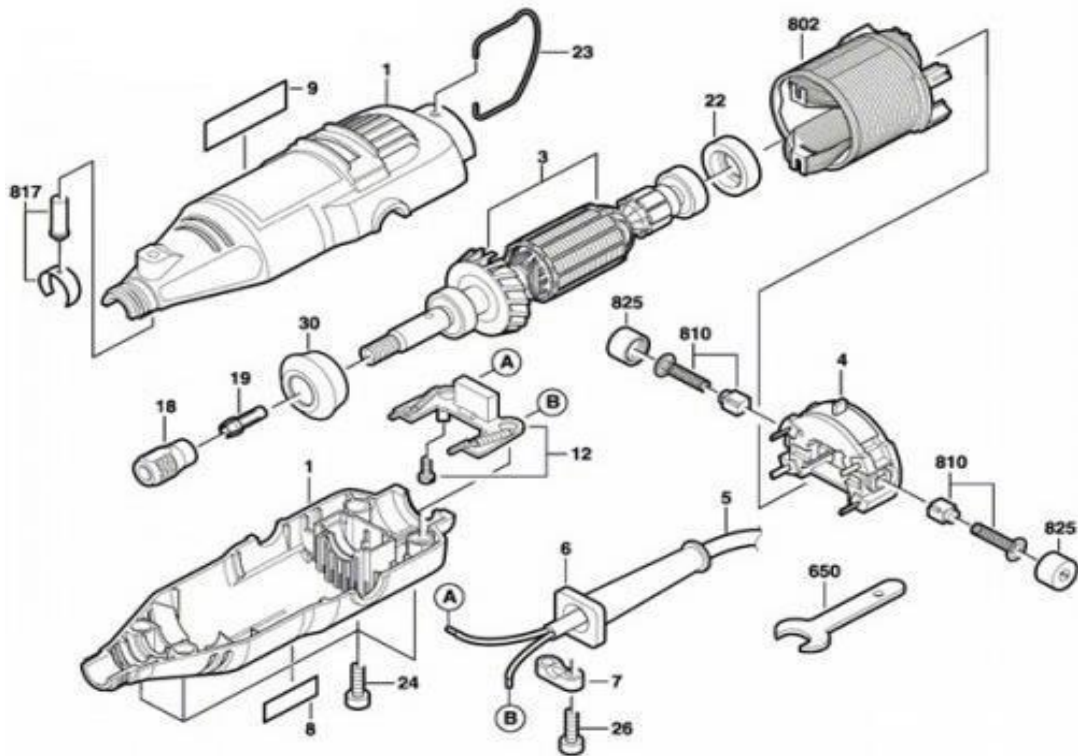

DREMEL®

MODEL: 200

ITEM NO.	PART NO.	DESCRIPTION	ITEM NO.	PART NO.	DESCRIPTION
1	2610925248	Housing Set	22	2615297373	Insulator
3	2610941201	Armature	23	2615294043	Pickup Clip
4	2610912849	On/Off Switch	24	2615294035	Cross Recessed Head Screw
5	2615302694	Power Cord	26	2610315386	Screw ST3 - 9x19
7	2615650007	Cable Clip	30	2610925247	Cover
8	2610041603	Name Plate	650	2610930692	Chuck Wrench
9	2610913333	Reference Plate	802	2615298792	Field
12	2615302683	Condenser	810	2615298790	Carbon Brush Set
18	2610014582	Nut (Also 2615297355)	817	2615297356	Armature Lock
19	480	1/8 Collet	825	2610913683	Sealing Cap