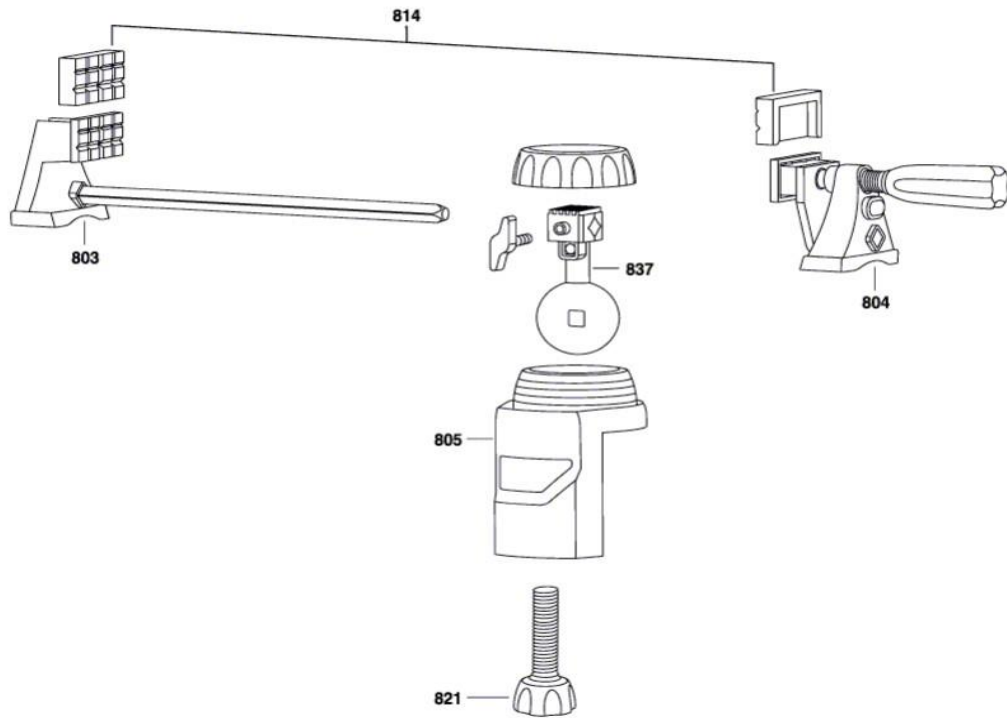

# DREMEL®

MODEL: 2500-01 Multi-Vise

ITEM NO.	PART NO.	DESCRIPTION	ITEM NO.	PART NO.	DESCRIPTION
803	261945905 Deleted by Dremel	Drill Press Vice			
804	2610945906 Special Order Only	Clamping Device			
805	2610945904 Deleted By Dremel	Plug-in Jack			
814	<a href="#">2610945907</a>	Pad			
821	2610945903 Deleted By Dremel	Plug-in Jack			
837	2610945908 Deleted By Dremel	Shaft			