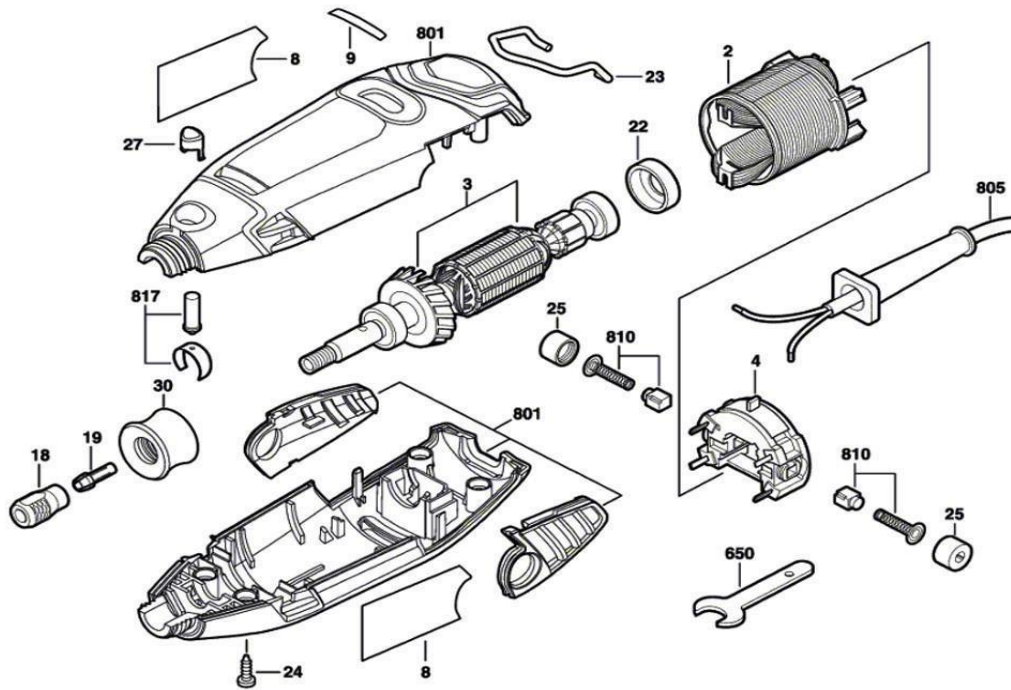

DREMEL®

MODEL: 3000

ITEM NO.	PART NO.	DESCRIPTION
2	2615298792	Field
3	2610009848	Armature
4	2610021221	Switch
5	2610999103	Power Cord
6	2610360176	Grommet
7	2615650007	Cable Clip
8	2610018919 Deleted By Dremel	Label
12	2615302683	Condenser
18	2610014582	Nut (Also 2615297355)
19	480	1/8 Collet

22	2615297373	Insulator
23	2610013891 Deleted by Dremel	Tool Rack
24	2615294035	Cross Recessed Head Screw
25	2610009826	Brush Cover
26	2610315386	Screw ST3
27	2610013890	Button
30	EZ495	Nose
650	2610930692	Chuck Wrench
801	2610009845	Housing Assembly
810	2615298790	Carbon Brush
817	2610009839	Shaft Lock (Also 2615297356 & 2610913818)