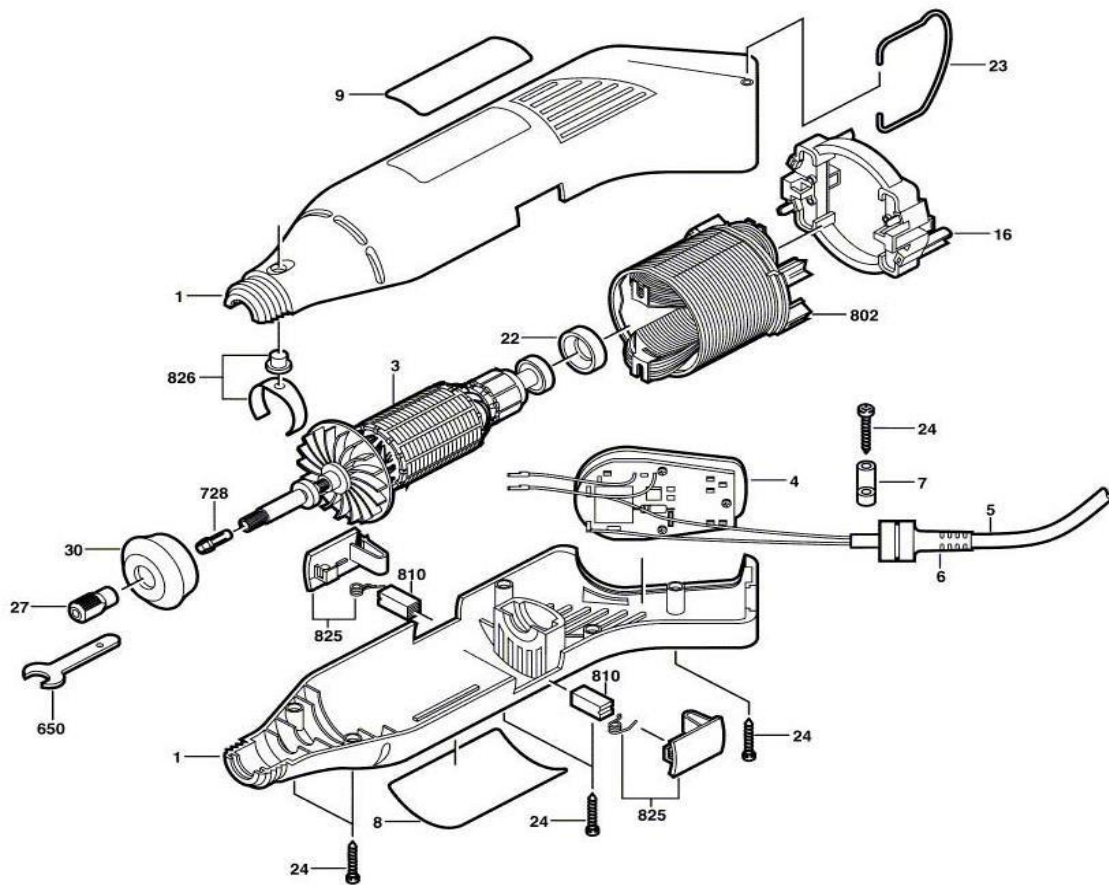

DREMEL®

MODEL: 398

ITEM NO.	PART NO.	DESCRIPTION	ITEM NO.	PART NO.	DESCRIPTION
1	Deleted by Dremel	Housing Set	24	2615294035	Cross Recessed-Head Screw
3	2610907942 Deleted by Dremel	Armature	27	2610014582	Nut (Also 2615297355)
4	2610928648 Deleted by Dremel	Control Unit	30	2610913684 Deleted by Dremel	Sealing Cap
5	2615302694	Power Cord	650	2610930692	Chuck Wrench
7	2615650007	Cable Clip	728	480	1/8 Collet
8	2610928661 Deleted By Dremel	Name Plate	802	2615298792	Field
9	2610928662 Deleted By Dremel	Label	810	2610907940	Carbon-Brush Set

16	2615302530	Brush Holder	825	2610928650 Deleted by Dremel	Brush Cover
22	2615302505	Damping Rubber	826	2615302807	Armature Lock
23	2615294043	Pickup Clip			