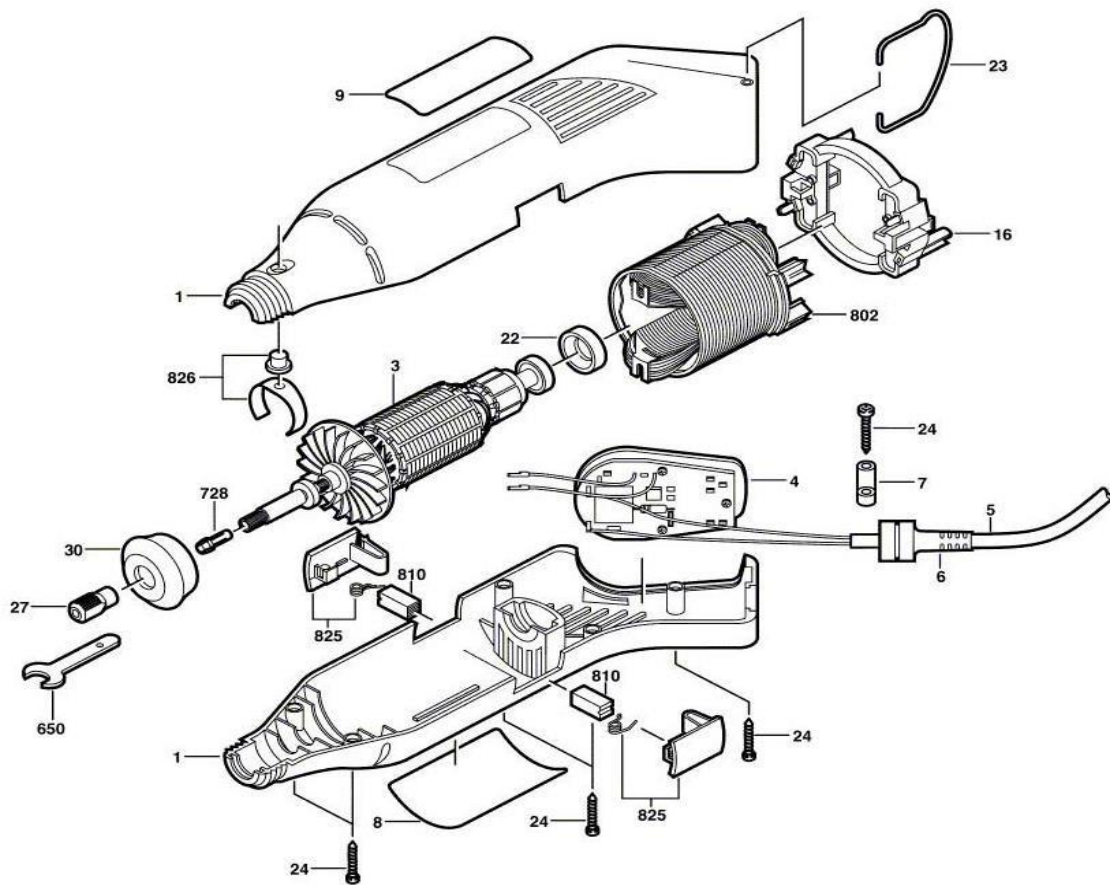

DREMEL®

MODEL: 400

ITEM NO.	PART NO.	DESCRIPTION	ITEM NO.	PART NO.	DESCRIPTION
1	2610928647	Housing Set	24	2615294035	Cross Recessed-Head Screw
3	2610907942 Deleted by Dremel	Armature	27	2610014582	Nut (Also 2615297355)
4	2610928648 Deleted by Dremel	Control Unit	30	2610913684	Sealing Cap
5	2615302694	Power Cord	650	2610930692	Chuck Wrench
7	2615650007	Cable Clip	728	480	1/8 Collet
8	2610928661 Deleted by Dremel	Name Plate	802	2615298792	Field
9	2610928662 Deleted by Dremel	Label	810	2610907940	Carbon-Brush Set

16	2615302530	Brush Holder	825	2610928650 Deleted by Dremel	Brush Cover
22	2615302505	Damping Rubber	826	2615302807	Armature Lock
23	2615294043	Pickup Clip			