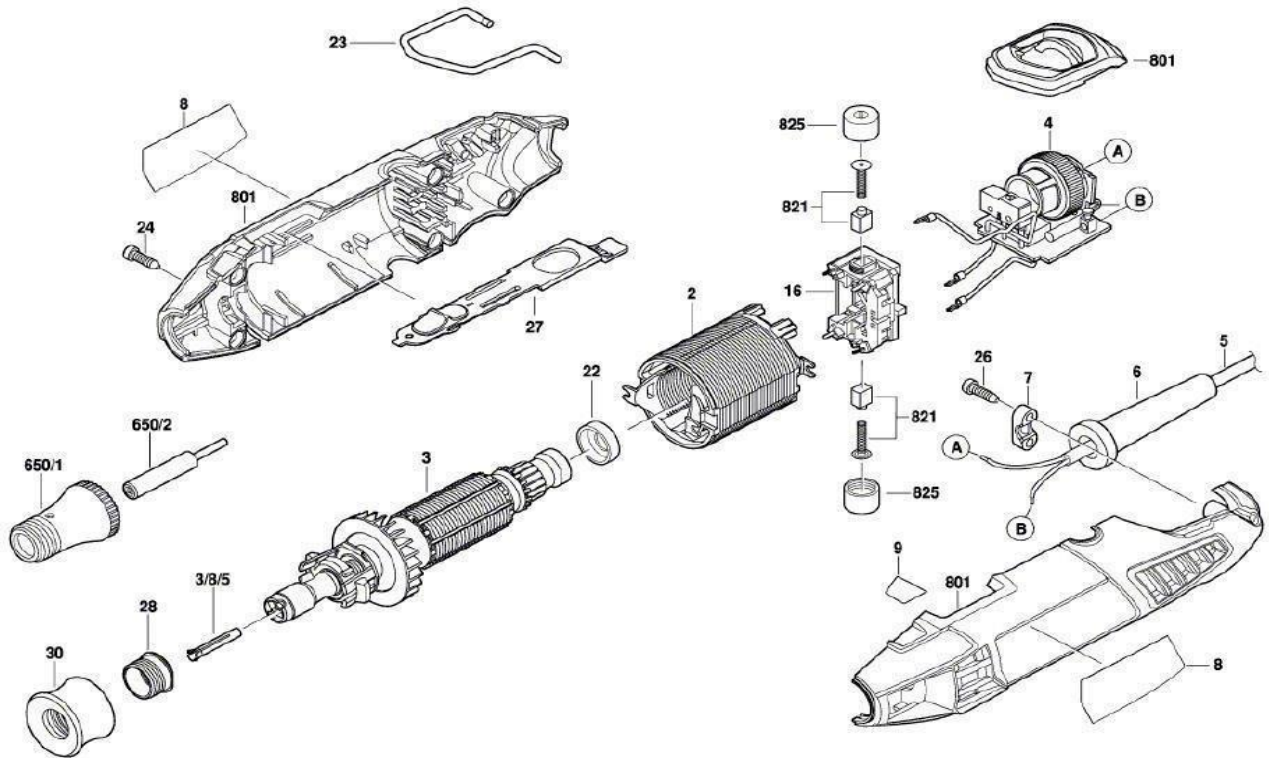

# DREMEL®

MODEL: 4200

| ITEM NO. | PART NO.                            | DESCRIPTION           | ITEM NO. | PART NO.                   | DESCRIPTION     |
|----------|-------------------------------------|-----------------------|----------|----------------------------|-----------------|
| 2        | <a href="#">2610004556</a>          | Field                 | 26       | 2610315386                 | Screw ST3, 9x19 |
| 3        | 2610021231                          | Armature              | 27       | 2610017147                 | Linkage         |
| 3/8/5    | <a href="#">2610017144</a>          | Contour Sleeve        | 28       | 2610017145                 | Threaded Ring   |
| 4        | 2610021232<br>Deleted By<br>Dremel  | Printed Circuit Board | 30       | <a href="#">261001714</a>  | Nose            |
| 5        | 2610999103                          | Power Cord            | 650/1    | <a href="#">2610019990</a> | Adapter         |
| 6        | 2610015860                          | Cord Guard            | 650/2    | <a href="#">2610019991</a> | Drive           |
| 7        | 2615650007                          | Cable Clip            | 801      | 2610019976                 | Housing         |
| 8        | 2610019981<br>Deleted by<br>Dremel  | Label Base            | 821      | <a href="#">2610021241</a> | Carbon Brush    |
| 9        | 2610019981<br>Special Order<br>Only | Label                 | 825      | 2610027446                 | Sealing Cap     |
| 16       | <a href="#">2610017151</a>          | Brush Holder          |          |                            |                 |
| 22       | 2615302505                          | Damping Rubber        |          |                            |                 |
| 23       | 2610017150                          | Suspension Loop       |          |                            |                 |