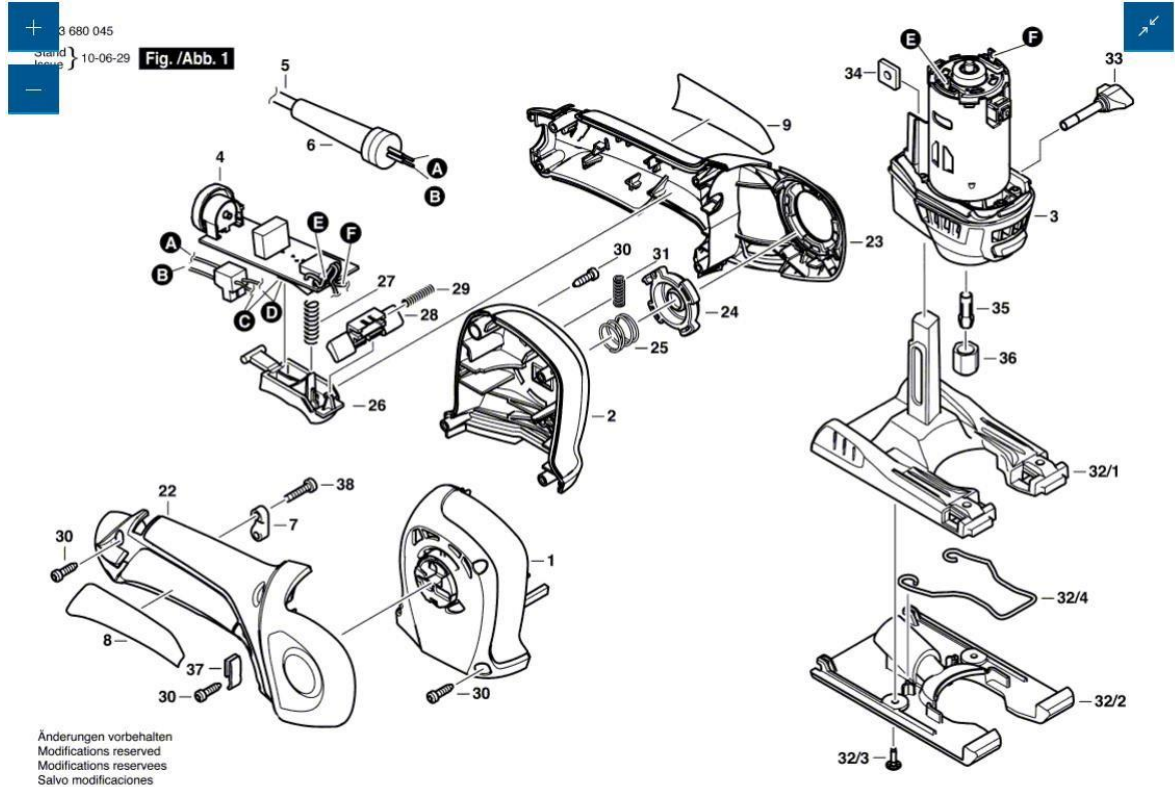

DREMEL®

MODEL: TRIO 6800

F 013 680 049

ITEM NO.	PART NO.	DESCRIPTION	ITEM NO.	PART NO.	DESCRIPTION
1	2610004781	Housing	28	2610004794	Locking Lever
2	2610004782	Housing Cover	29	2610004789	Compression Spring
3	2610004825 Special Order Only	Motor	30	2615294035	Cross Recessed-Head Screw
4	2610004830	Speed Governor	31	2610004808	Compression Spring
5	2610999103	Power Supply Cord 240V	32/1	2610004778	Casing Foot
6	2615302548	Grommet	32/2	2610004779	Base Plate
7	2615650007	Cable Clip	32/3	2610004824	Screw
8	2610015215 Deleted by Dremel	Nameplate	32/4	2610011176	Protection
9	2610004802 Deleted by Dremel	Label	33	2610004793 Deleted by Dremel	Wing Screw

22	2610004783	Handle	34	2610930692 Collet Nut Wrench	Adjusting Wrench
23	2610004784	Handle Cover	35	2610007764	Contour Sleeve
24	2610004790	Locking Part	36	2610007765 Deleted by Dremel	Square Nut
25	2610011212	Compression Spring	37	2610011174	Rubber pad
26	2610004791	Trigger	38	2610315386	Screw ST3,9x19
27	2610004797	Compression Spring			