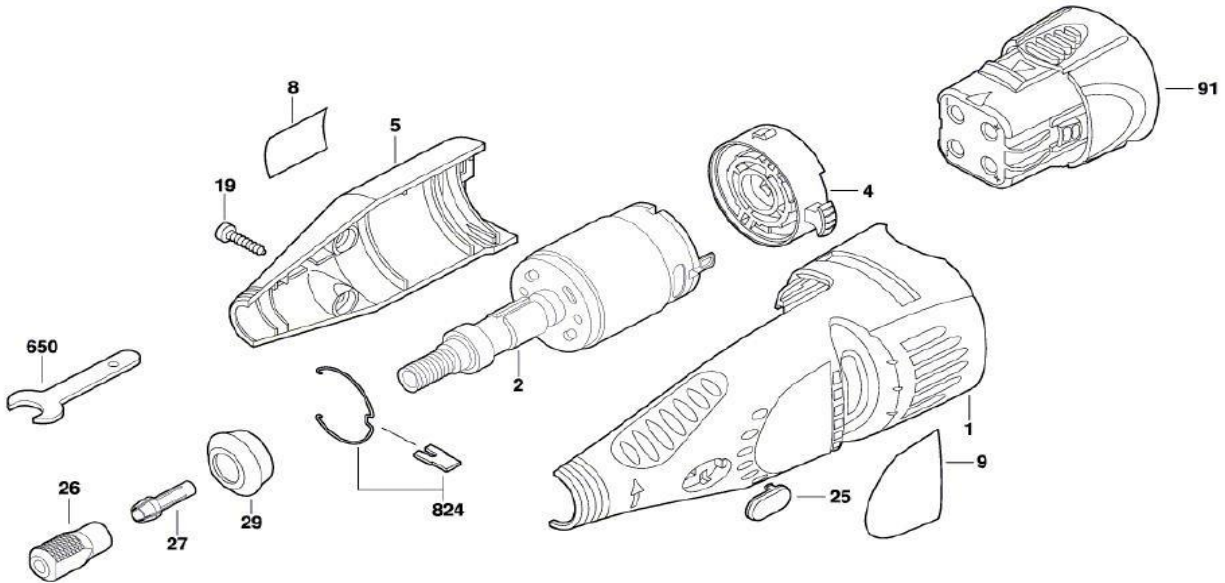

DREMEL®

MODEL: 7020

ITEM NO.	PART NO.	DESCRIPTION	ITEM NO.	PART NO.	DESCRIPTION
1	2610011879 Deleted By Dremel	Housing	26	2610014582	Nut (Also 2615297355)
2	2610916207	Motor	27		1/8 Collet
4	2610916208	Switch Assembly	29	480 2610011875	Cap
5	2610011877 Deleted By Dremel	Housing	91	1600A015NB Deleted By Dremel	Battery Holder
8	6082942G5N	Warning Label	650	2610930692	Wrench
9	2610046844	Label	824	2610917263 Special Order Only	Shaft Lock
19	2610347948	Screw			
25	2610916357	Cover			