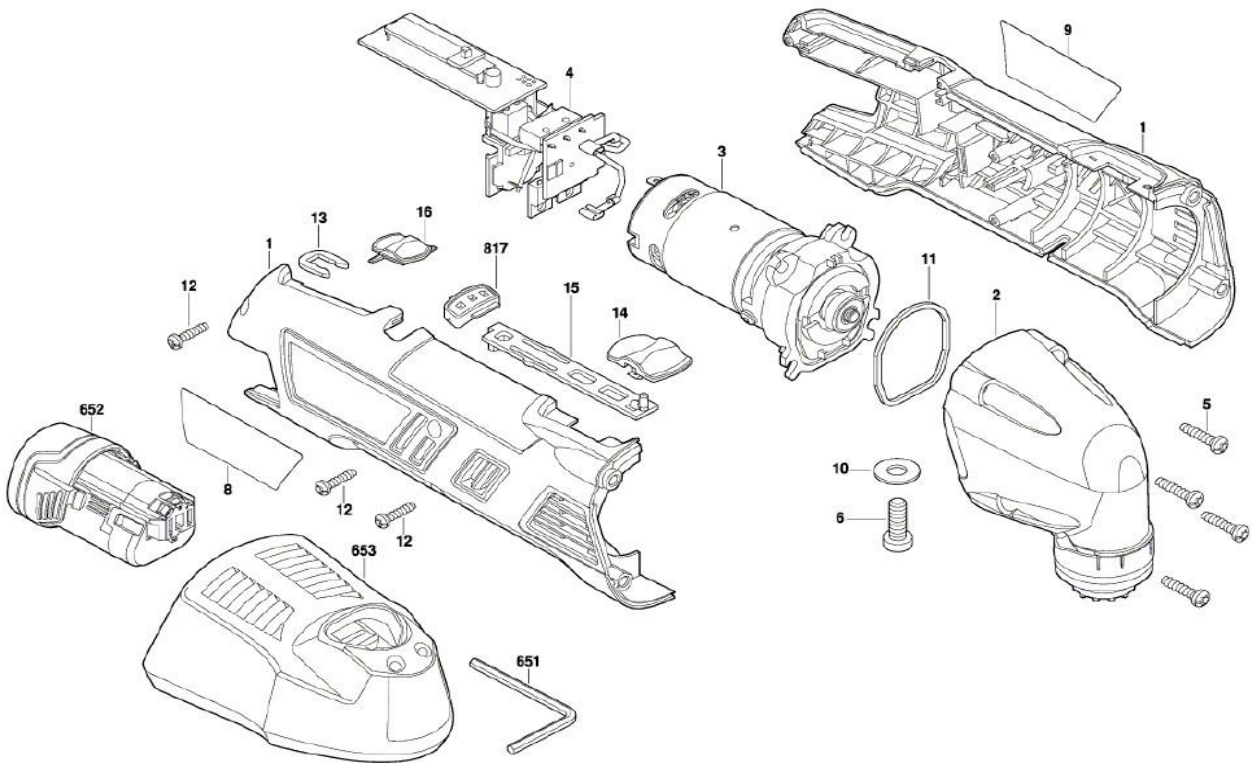

DREMEL®

MODEL: 8300

ITEM NO.	PART NO.	DESCRIPTION	ITEM NO.	PART NO.	DESCRIPTION
1	2610011181 Deleted by Dremel	Housing Assembly	15	2610011189	Switch Button
2	2610957872 Special Order Only	Housing	16	2610011190	Cap
3	2610011184	Motor	651	2610958411 Deleted by Dremel	Adjusting Wrench
4	2610005464	Electronic Assembly	652	1607A350H7	Battery
5	2610956954	Screw	653	2607226403	Charger 240V
6	2610945428	Screw	817	2610013398	Bezel Assembly
8	2610011195	Nameplate			
9	2610011194	Label			
10	2610945427	Washer			

11	2610956769	Mat Seal			
12	2610347948	Screw			
13	2609110537	Clip			
14	2610956785	Cap			