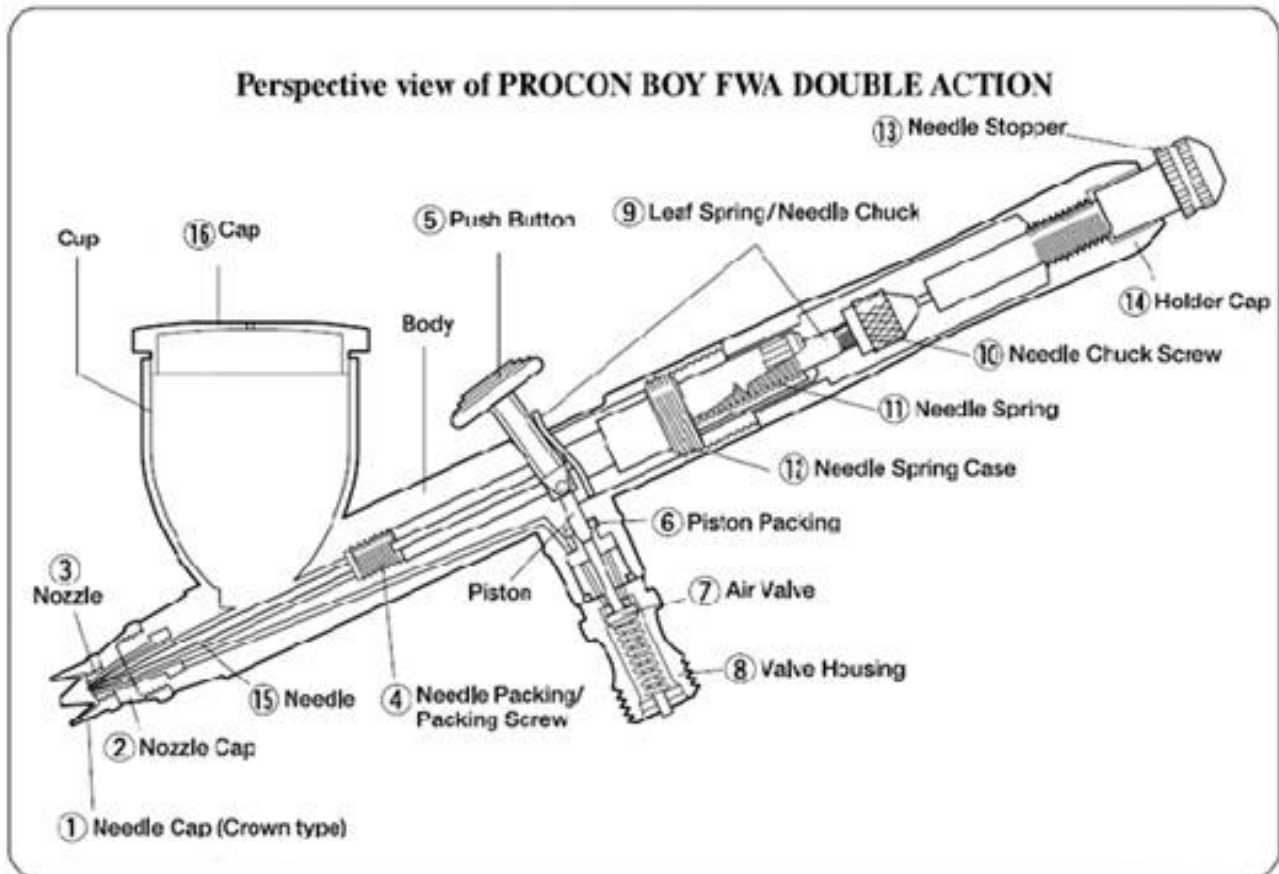

PROCON BOY FWA DOUBLE ACTION

Number	Name	Number	Name
1	Crown Cap	8	Valve Housing
2	Nozzle Cap	9	Needle Chuck
3	PS267 Nozzle	10	Needle Chuck Screw
4	Needle Packing Screw	11	Needle Spring
5	Push Button	12	Needle Spring Case
6	Piston Packing O ring	13	Needle Stopper
7	Air Valve	14	Holder Cap
		15	PS267 - Needle .2mm