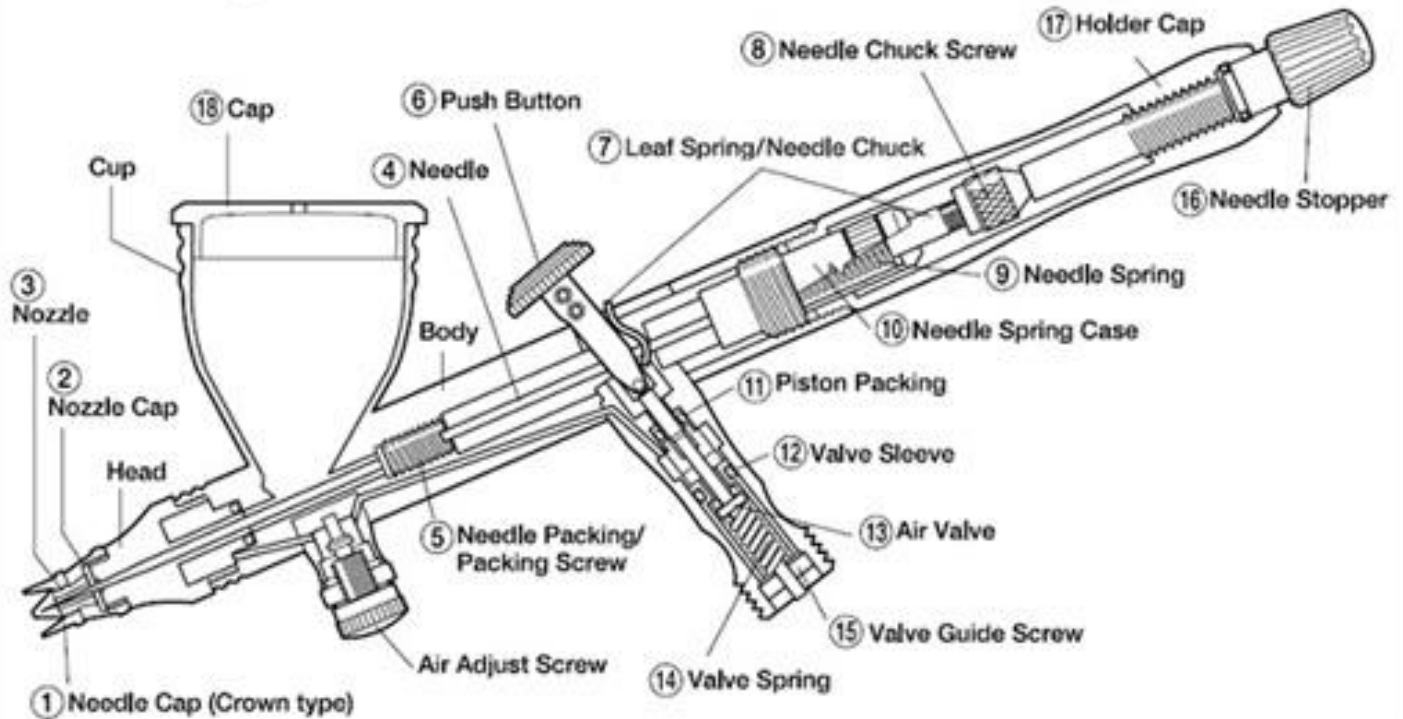

## DOUBLE ACTION

Perspective view of PROCON BOY FWA PLATINUM 0.2 DOUBLE ACTION

Number	Name	Number	Name
1	Needle Crown Cap	10	Needle Spring Case
2	Nozzle Cap	11	Piston Packing O Ring
3	Nozzle	12	Valve Sleeve
4	<a href="#">Needle 0.2mm Suit PS-270 GSI Creos Mr. Hobby Procon Boy</a>	13	Air Valve
5	Needle Packing Screw	14	Valve Spring
6	Push Button	15	Valve Guide Screw
7	Needle Chuck	16	Needle Stopper
8	Needle Chucking Screw	17	Holder Cap
9	Needle Spring	18	Cup Cap