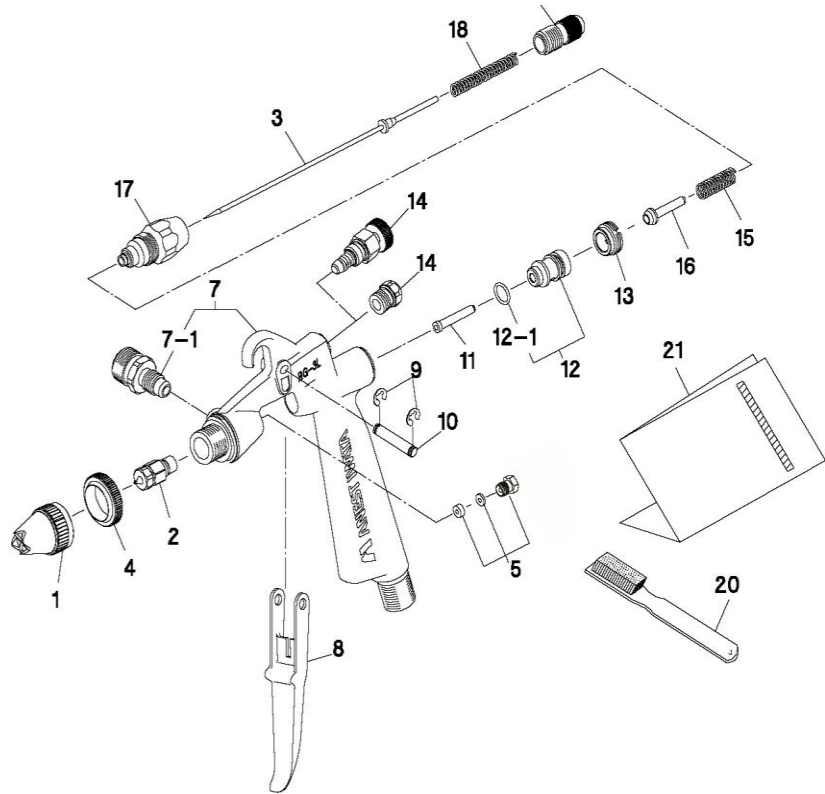

IWATA RG3 Spare Parts List

No.	Description	Qty	
		RG-3L	RG-3L1
1	Air cap set	1	1
2	Fluid nozzle	1	1
3	Fluid needle set	1	1
4	Jam nut	1	1
5	needle chucking set	1	1
7	Gun set	1	1
7-1	Fluid joint	1	1
8	Tri	1	1
9		2	2
10	Trigger Set	1	1
11	Air valve shaft	1	1
12	Air valve seat set	1	1
12-1	O ring	1	1
13	Air valve seat screw	1	1
14	Plug		1
14-1	Air Adj set		
15	Air Valve Spring	1	1
16	Air valve	1	1
17	Fluid Adj. guide set	1	1
18	Needle Spring	1	1
19	Fluid Adj knob	1	1
20	Brush	1	1
21	Instruction manual	1	1

No.	Description	Qty	
		RG-3L	RG-3L1
1	Air cap set	1	1
2	Fluid nozzle	1	1
3	Fluid needle set	1	1