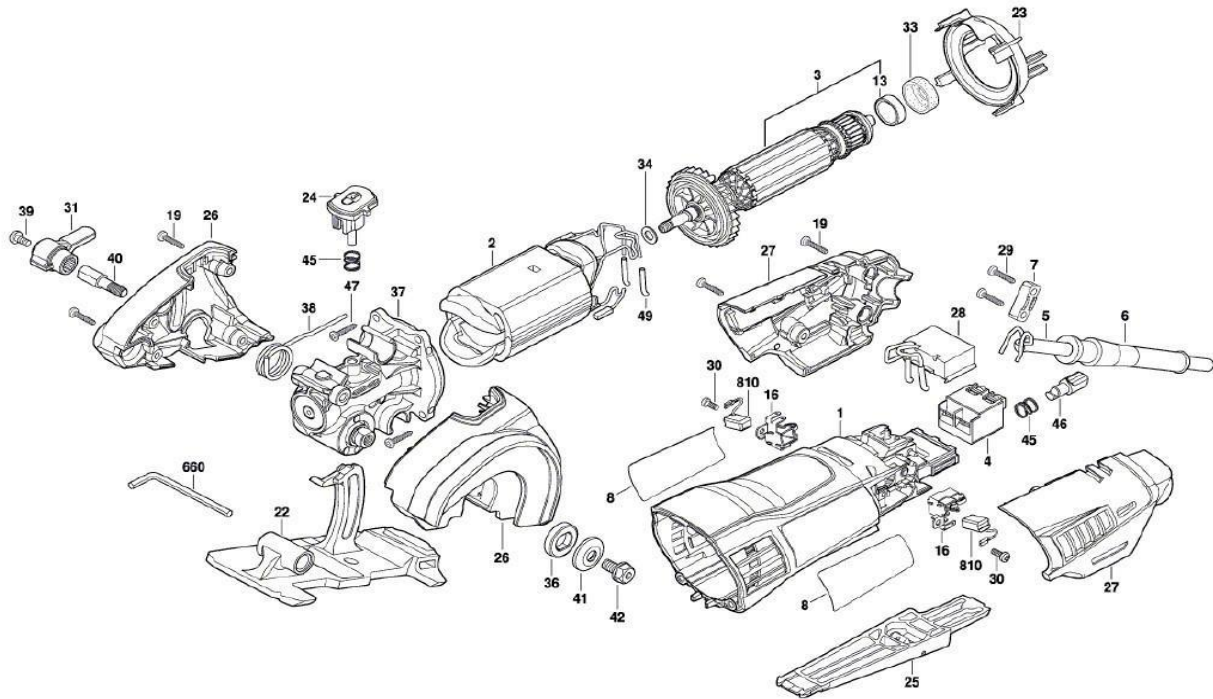

DREMEL®

MODEL: SM20

ITEM NO.	PART NO.	DESCRIPTION	ITEM NO.	PART NO.	DESCRIPTION
1	2610012050	Motor Housing	31	2610012054	Locking Lever
2	2610015716	Field	33	1600502023	Intermediate Ring
3	2610021321	Armature	34	1619P00987	Washer
4	1607200179	On-Off Switch	36	2610012032	Flange Plate
5	2604460145	Power Cord	37	2610015926	Worm Gear Housing
6	2610015729	Cord Guard	38	2610012056	Torsion Spring
7	2601035001	Cable Clip	39	1603435068	Thread Forming Tap
8	2610019093	Label Base	40	2610012053	Lever Shaft
13	1619P00456	Ball Bearing 7x19x6mm	41	2610021327	Flange Plate
16	1619P02845	Brush Holder	42	2610016801	Collar Bolt
19	2615294035	Cross Recessed Head Screw	45	2610016072	Compression Spring
22	2610012042	Adjustable Foot	46	2610012055	Locking Hook
23	2610012049	Baffle	47	2603490023	Torx Oval Head Screw
24	2610016070	Push Button Key	49	1619P02866	Shrinkable Tube
25	2610015923	Switching Arm	660	2610937464	Hexagon Socket Wrench
26	2610017807	Front Housing	810	2610013288	Carbon Brush
27	2610017808	Rear Housing Section			
28	1619P02827	Suppression Filter			
29	2603490022	Screw 4x16			
30	1619P02849	Torx Oval Head Screw			