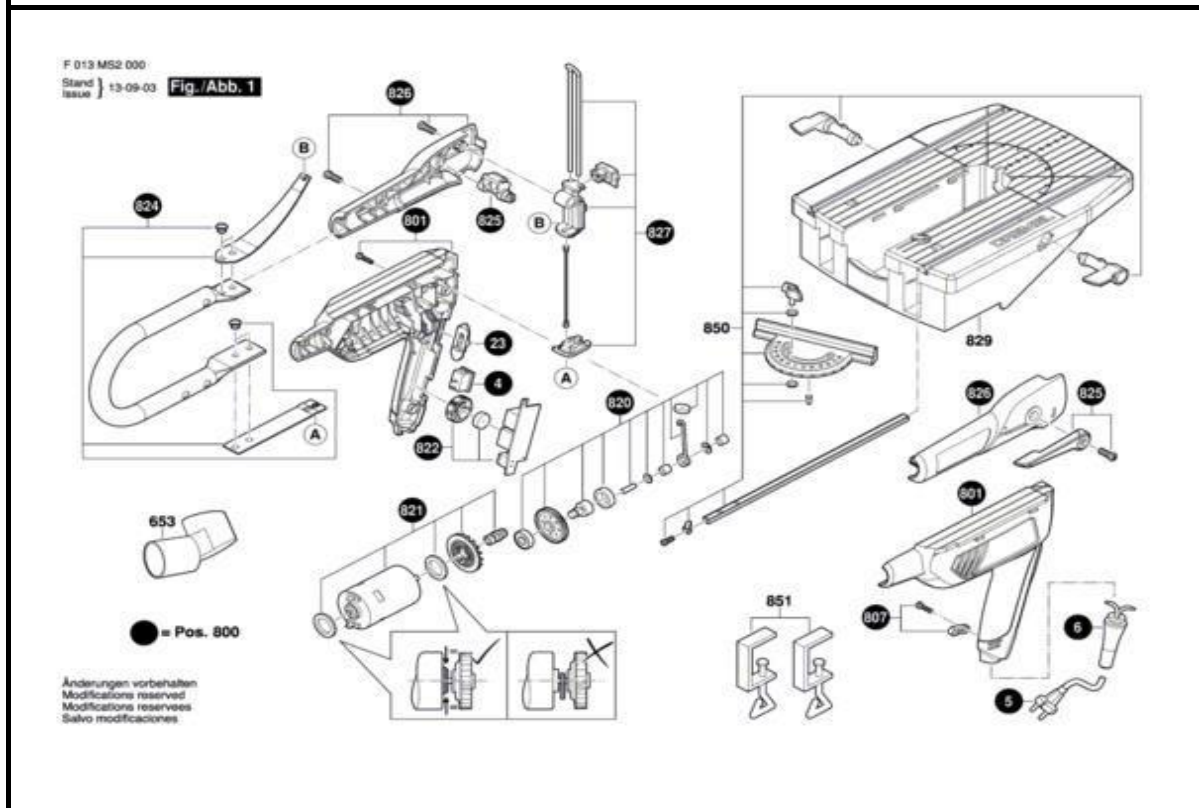

DREMEL®

MODEL: MS20 Scroll Saw

Item No.	Part No.	Description	Item No.	Part No.	Description
4	2610Z03714	Switch	824	2610Z03717	Bow Element
5	2610999103	Power Supply Cord	825	2610Z03718	Knob
6	2610Z03715	Cord Guard	826	2610Z03719	Upper Housing
23	2610Z03713	Switch Slide	827	2610Z03720	Guiding System
801	2610Z03721	Housing	828	2610Z03722	Knob
807	2610Z03716	Cable Clip	829	2610Z03724	Table
820	2610Z03710	Gear Unit	850	2610Z03723	Angle Attachment

821	2610Z03711	Motor	851	2610Z3725 Deleted By Dremel	Clamp
822	2610Z03712	Speed Governor			